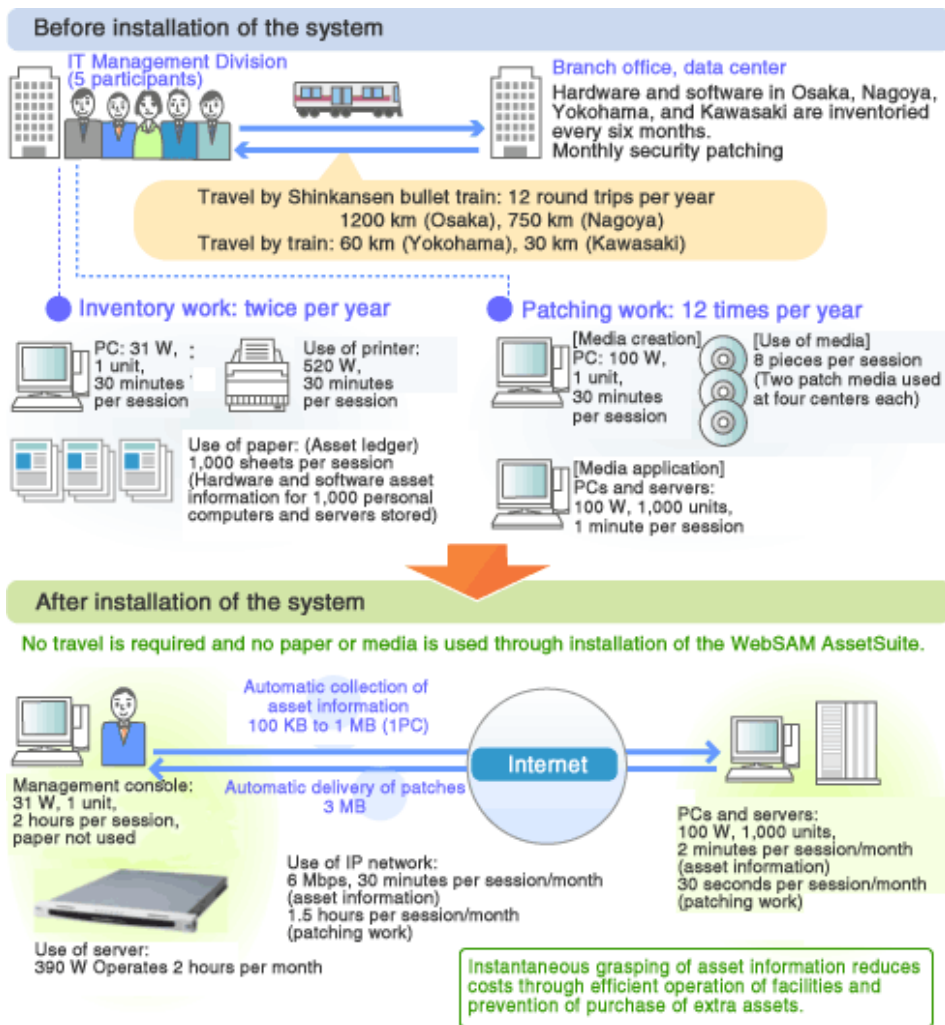

WebSAM AssetSuite Environmental Impact Evaluation Model

WebSAM AssetSuite 3.1 Environmental Impact Evaluation Model

All asset information including servers on networks and other IT equipment such as PCs, software, furniture, and fixtures is efficiently and integratedly managed.