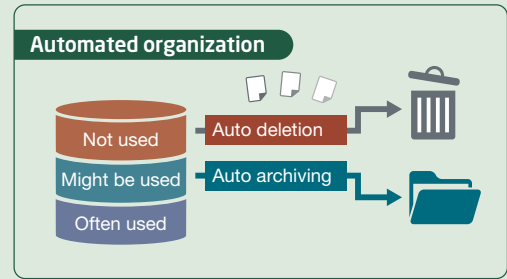

File organization/ data capacity reduction
Organizing/deleting current unused data while preventing 20-30 % of future unnecessary data storage

Access control
Visualizing and modifying inappropriate access rights setting, leading to prevention of information leakage

Benefit

Cost Reduction

File server visualization
File server capacity reporting with latest GUI

Single view for inclusive understanding of file server

NEC unique in-memory DB providing super fast analysis

File organization/ data capacity reduction

Organizing/deleting current unused data while preventing 20-30 % of future unnecessary data storage

Efficient file organization by collaboration of admin and users

Scheduled archiving/deletion of unnecessary files

Risk Reduction

Access control

Visualizing and modifying inappropriate access rights setting, leading to prevention of information leakage

Files/folders administrator cannot access to