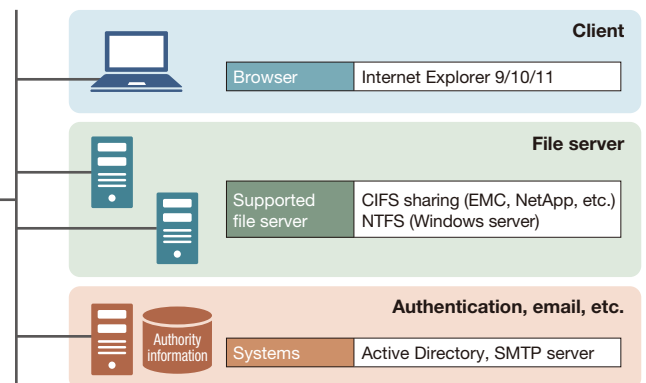

Resource management (option license required)

Granting setting authority (Active Directory, access setting, quota) to group administrator enables efficient and proper management

Management with single view for settings of access rights, Active Directory, Quota etc.

Approval workflow creation for above setting change request

System Requirements

NIAS management server

- 100TB supported by 1 management server
- 1-10 management servers can be in a configuration

OS	Windows Server 2012 / 2012 R2 Windows Server 2016 R2 Windows Storage Server 2012 / 2012R2 Windows Storage Server 2016 R2 /
CPU	Dual Core or higher (Quad Core recommended)
Memory	4GB or higher
Disk	15GB per 1TB data management
Virtualization	VMware , Hyper-V