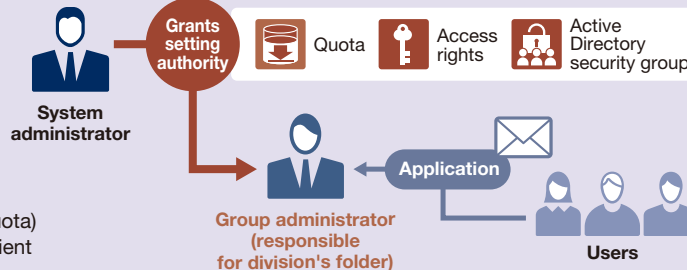

Scheduled archiving/deletion of unnecessary files

Risk Reduction

Access control

Visualizing and modifying inappropriate access rights setting, leading to prevention of information leakage

Files/folders administrator cannot access to

Files/folders which have unrequired access rights (e.g. retired person)

Files/folders which have Everyone full control

Definitions and conditions can be customized according to operation policy

Efficient Operation

Resource management (option license required)

Granting setting authority (Active Directory, access setting, quota) to group administrator enables efficient and proper management

Management with single view for settings of access rights, Active Directory, Quota etc.