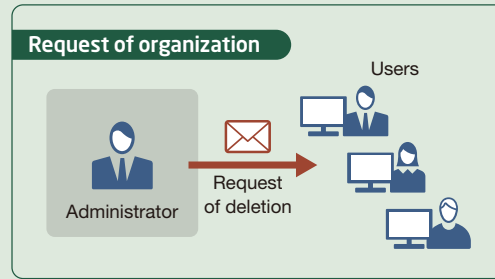

File organization/ data capacity reduction
Organizing/deleting current unused data while preventing 20-30 % of future unnecessary data storage

Access control
Visualizing and modifying inappropriate access rights setting, leading to prevention of information leakage

Benefit

Cost Reduction

File server visualization
File server capacity reporting with latest GUI

Single view for inclusive understanding of file server

NEC unique in-memory DB providing super fast analysis

Scheduled archiving/deletion of unnecessary files

Risk Reduction

Access control

Visualizing and modifying inappropriate access rights setting, leading to prevention of information leakage

Files/folders administrator cannot access to