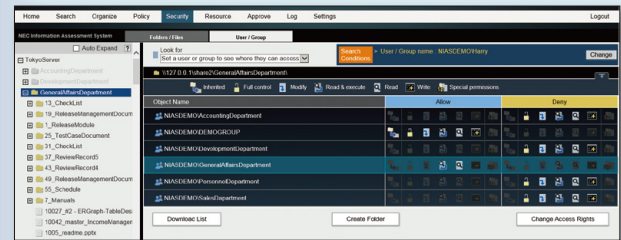

Scheduled archiving/deletion of unnecessary files

Risk Reduction

Access control

Visualizing and modifying inappropriate access rights setting, leading to prevention of information leakage

Files/folders administrator cannot access to

Files/folders which have unrequired access rights (e.g. retired person)

Files/folders which have Everyone full control

Definitions and conditions can be customized according to operation policy

Efficient Operation