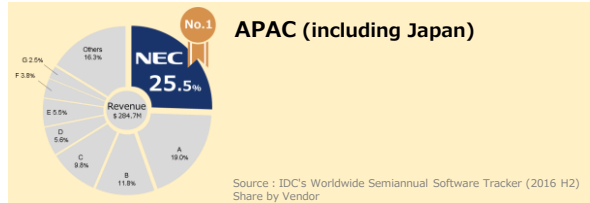

Features

■ SAP HA Interface Certification*

Confident in clustering know-how of SAP system

SAP Certified

Integration with SAP S/4HANA

* EXPRESSCLUSTER is compliant with "SAP HA Interface Certification" which is SAP's certification program announced on October 1st, 2012

■ Long Support

- Maximum of 10 years support bundle product is available.
- After the termination of shipment, maximum of 10 years support is available for long term system lifecycle.

■ Nimble Operation

- SAP component can be controlled from SAP MMC seamlessly.
- Minimizes downtime with failover in SAP component unit

■ APAC No.1 Share for 8 Straight Years