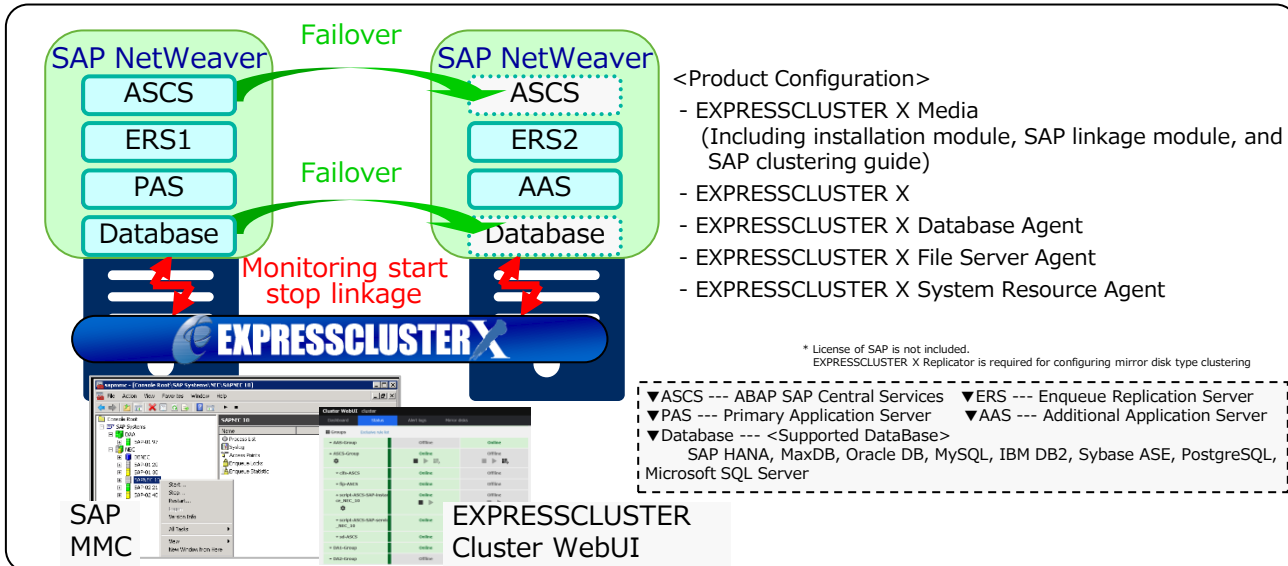

- SAP component can be controlled from SAP MMC seamlessly.
- Minimizes downtime with failover in SAP component unit

■ APAC No.1 Share for 8 Straight Years

Operation Image

Product Lineup

Product Name	Description
EXPRESSCLUSTER X for SAP NetWeaver / SAP HANA (with 1 Year Support)	All-in-one package product for clustering SAP S/4HANA. One license is required for each server.
EXPRESSCLUSTER X for SAP NetWeaver / SAP HANA (with 3 Years Support)	
EXPRESSCLUSTER X for SAP NetWeaver / SAP HANA (with 5 Years Support)	
EXPRESSCLUSTER X for SAP NetWeaver / SAP HANA (with 10 Years Support)	