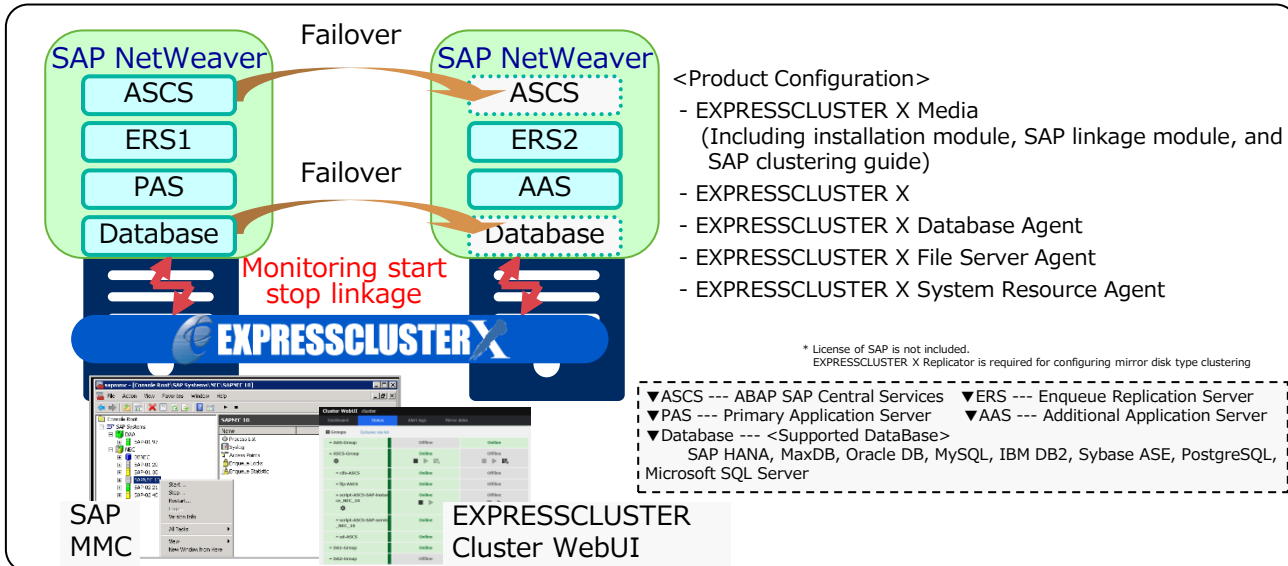

Operation Image

Product Lineup

Product Name	Description
EXPRESSCLUSTER X for SAP NetWeaver / SAP HANA (with 1 Year Support)	All-in-one package product for clustering SAP S/4HANA. One license is required for each server.
EXPRESSCLUSTER X for SAP NetWeaver / SAP HANA (with 3 Years Support)	
EXPRESSCLUSTER X for SAP NetWeaver / SAP HANA (with 5 Years Support)	
EXPRESSCLUSTER X for SAP NetWeaver / SAP HANA (with 10 Years Support)	

Contact Information

NEC Corporation - Technology Service and Software Department (EXPRESSCLUSTER)

Email: info@expresscluster.jp.nec.com

- EXPRESSCLUSTER X is a registered trademark of NEC Corporation.
- Other product names and company names written in this leaflet are trademarks and registered trademarks of their respective companies.
- Information in this leaflet is subject to change without notice.