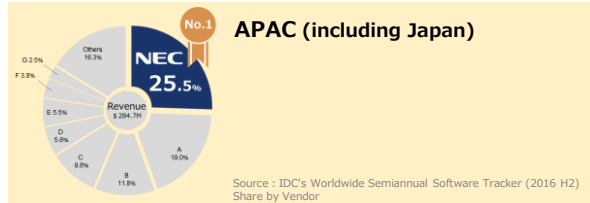

Features

■ SAP HA Interface Certification*

Confident in clustering know-how of SAP system

SAP Certified

Integration with SAP S/4HANA

* EXPRESSCLUSTER is compliant with "SAP HA Interface Certification" which is SAP's certification program announced on October 1st, 2012

■ Long Support

- Maximum of 10 years support bundle product is available.
- After the termination of shipment, maximum of 10 years support is available for long term system lifecycle.

■ Nimble Operation

- SAP component can be controlled from SAP MMC seamlessly.
- Minimizes downtime with failover in SAP component unit

■ APAC No.1 Share for 8 Straight Years