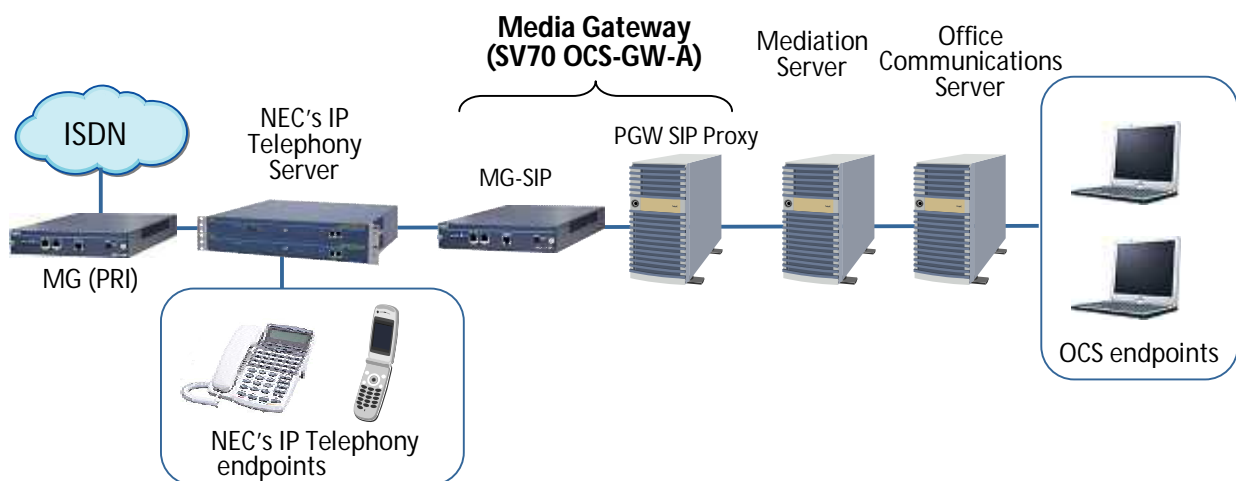

Technical Note

Media Gateways for Microsoft® Office Communications Server 2007 SV70 OCS-GW-A(MG-16SIPC)

- **System Requirements**
 - “MG(SIP)” and “PGW SIP Proxy” are required.
 - New firmware of MG SIP(16) need to be installed .
 - NEC’s IP Telephony server needs to be SV7000 R24 or higher.
- **Service Conditions**
 - Codec should be G.711.
 - Payload length should be 20ms – 40ms
 - SV7000 does not support Microsoft Exchange Server UM
- **PGW SIP Proxy Requirements**
 - CPU Intel® Pentium® 4 CPU 2.00GHz or faster
 - Larger than 512MB memory
 - 100Base-TX
 - Windows 2003 Server R2 (.NET Framework 2.0 is required)