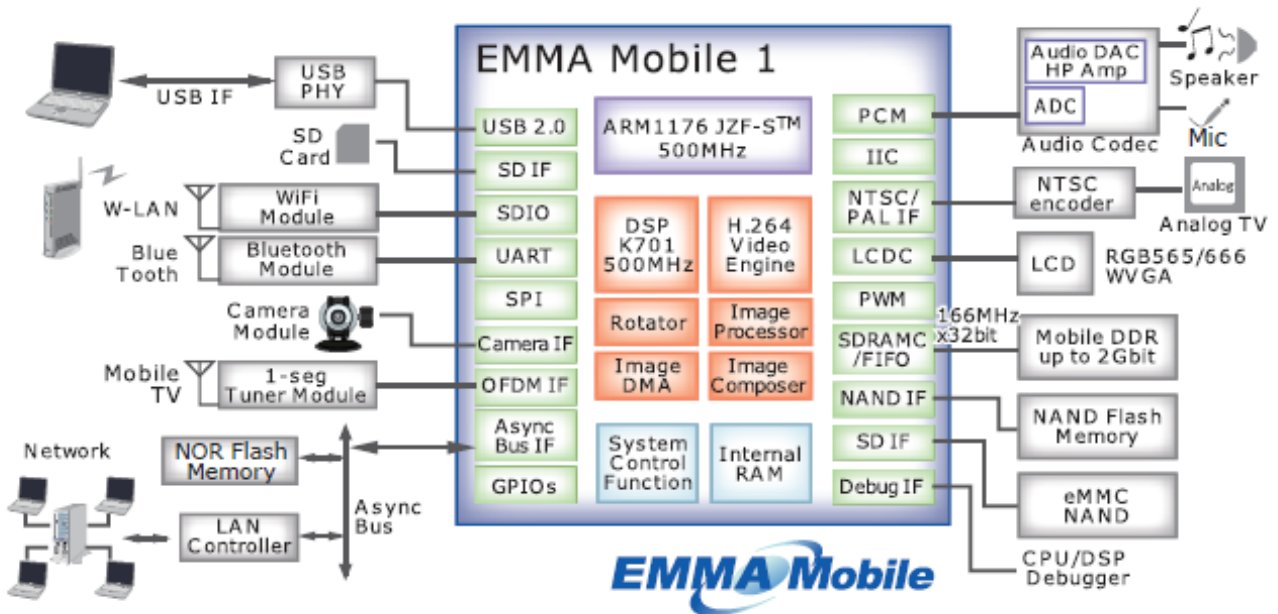

EMMA Mobile 1

EMMA Mobile 1 is the next generation multimedia processor that has achieved even greater functionality and lower power consumption.

With advanced low-power technologies from NEC Electronics, EMMA Mobile 1 offers various functions required by rapidly evolving mobile multimedia devices, such as playback of multimedia contents and support for large LCD displays.

Features

- Capable of various multi-media content data playback
- Reduced power consumption when playing back multi-media data
- Incorporates various built-in generic interfaces
- Supports short-term system development

Contact to:

NEC Electronics (Europe) GmbH
Duesseldorf, Germany
Tel: 0211-65 030
Fax: 0211-65 03 1327

Internet:
www.eu.necel.com
E-mail:
necinfo@eu.necel.com