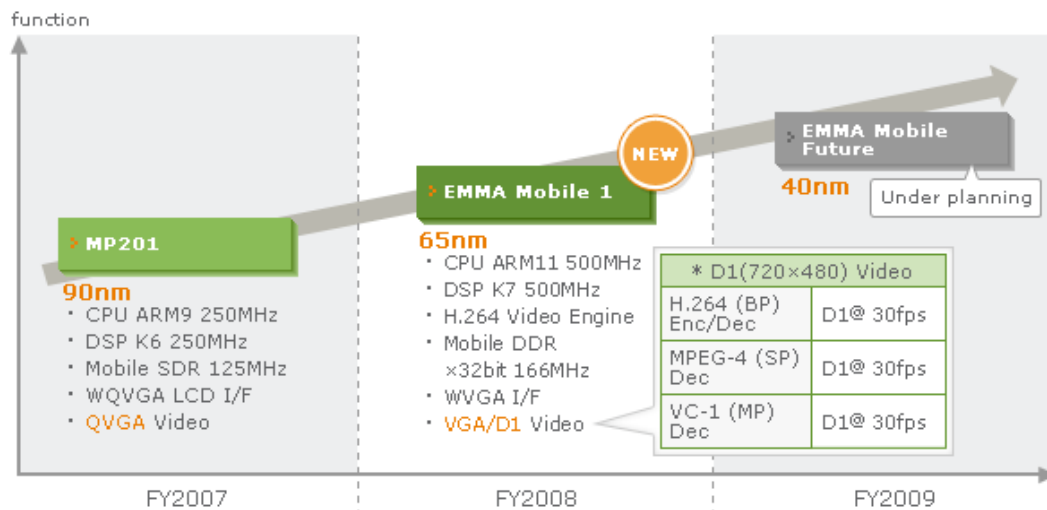

High performance meets low power consumption

EMMA Mobile™ 1

State Of The Art Multimedia Engine

The network evolved in the last decade with the consequence that video content is widely available for portable multimedia devices and many new applications are quickly emerging.

NEC Electronics meet the needs of the market with its EMMA Mobile series, which integrates industry-leading multi-core technologies that make use of NEC Electronics unsurpassed power-saving technologies.

EMMA Mobile series multimedia processors also offer various interfaces to fulfill customer system requirements in addition to flexible integration with existing digital AV technologies.

EMMA Mobile series incorporates:

- Industry-leading high performance CPU technologies
- Unsurpassed power-saving technologies
- Advanced audio-visual functions as VGA/D1 H.264/MPEG-4/VC-1 support