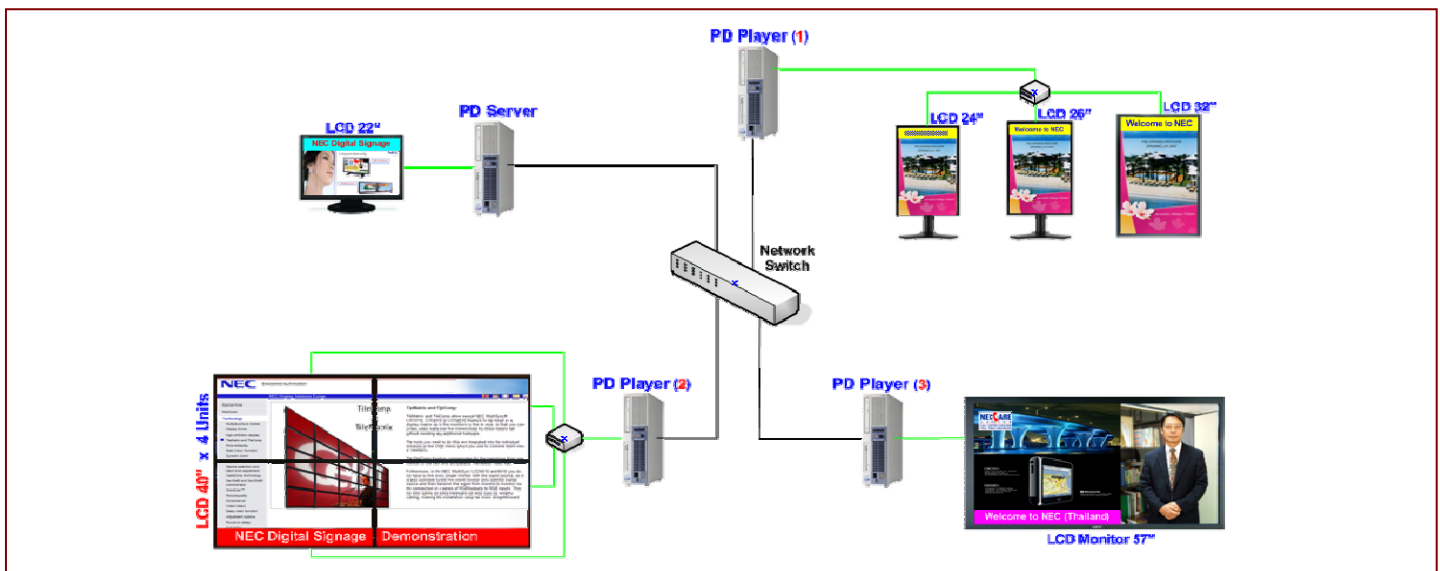

### Overview

- PanelDirector is a system to schedule and control any content and information on display panels. You can distribute exciting content to target panels according to your schedule, yet still react to important events for Hotels, Universities, Banks, Amusement Parks, Railway, Department stores...
- PanelDirector is the enabler allowing you to attract peoples attention and convey your message using imaginative and dynamic methods. You can schedule your content based on date or time and also have the ability to interrupt the scheduled information with important messages, news flashes, weather, webcam or DVD content.
- Display rich video content, images, presentations, animated graphics, you can even combine other video sources such as DVD, TV, video camera, game consoles...
- You can split your screen and for example display a music video on 3/4 of the screen and DVD/Video/CD pricing and top 10 lists in other panes. This can be achieved so easily using existing templates or if you like create your own!
- Content can be updated by networking the display drivers using your LAN, dial-up, over the Internet or off-line via USB memory devices. This system is so easy to use you can be displaying targeted and customized messages in minutes.