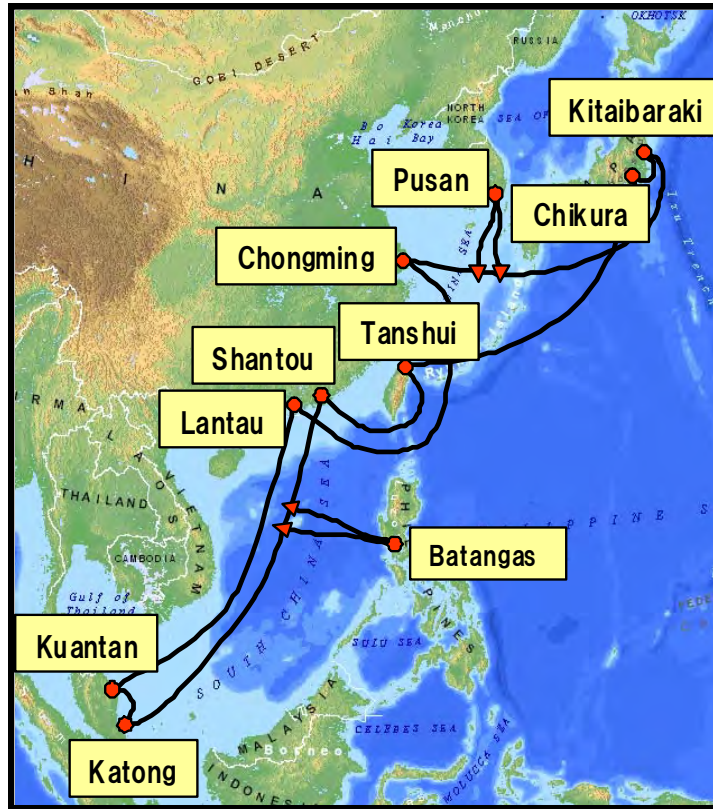

Supplemental Information

Route Map:

NEC NS Series T740SW Line Terminal Equipment:

TPND rack WME rack