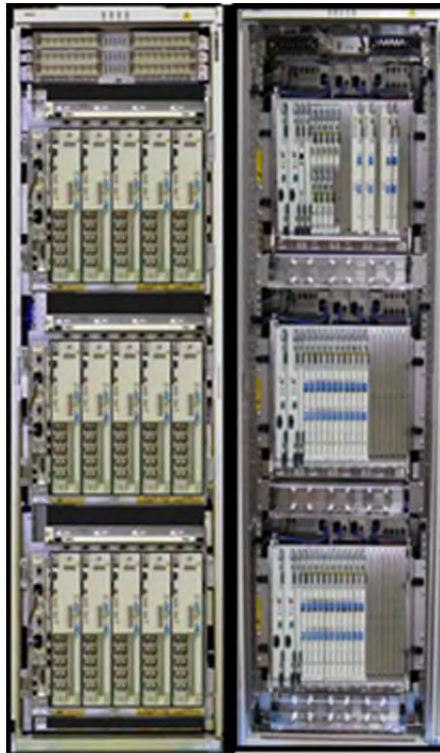

Supplemental Information

Route Map:

NEC NS Series T740SW Line Terminal Equipment:

TPND rack WME rack