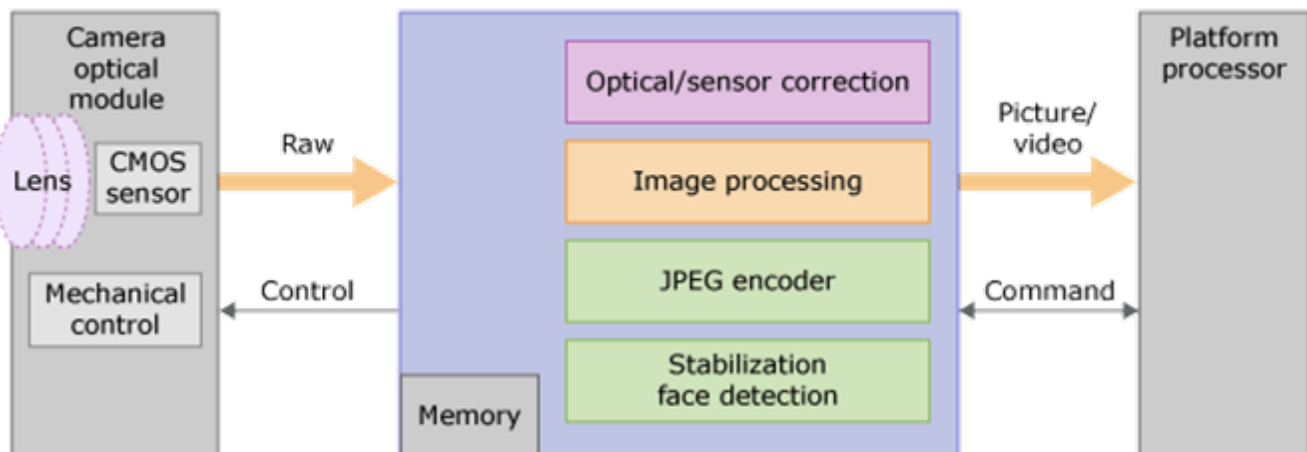

CE13x/14x/15x series

Camera Engine CE 1512 features:

- High quality pictures up to 12Mpixel
- High definition videos in HD1080p with 30 fps
- Advanced camera functions such as
  - image stabilization
  - high speed face detection