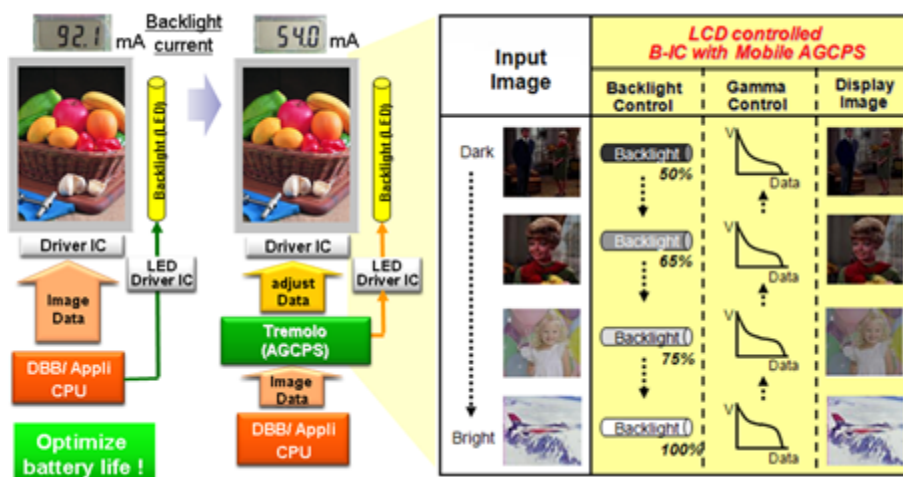

### Features:

- 7“inch 800 x 480 Pixel Touch Screen
- Rich connectivity through WLAN
- 802.11n and Bluetooth 2.1EDR
- Full size, high quality video playback
- Enhanced media player, able to mash-up content from multi-sources
- Embedded internet browser and online widgets
- Runs from mains or battery
- Customizable HMI
- Flexible ownership and production model

Tremolo BufferIC series

# Intelligent BufferIC platform

- Drastically lowered Bandwidth requirements
- Allows cost efficient processor platforms, enables cross platform usage
- Support of high speed serial interface standards, including MIPI & MDDI
- Embedded DRAM technology, allows efficient ramless display modules
- Display modules resolutions from WVGA or nHD up to WSXGA
- Integration of any kind of image enhancement algorithm,
  - either customer specific or pre-developed by NEC Electronics, e.g. the AGCPS algorithm a Tremolo-M feature.